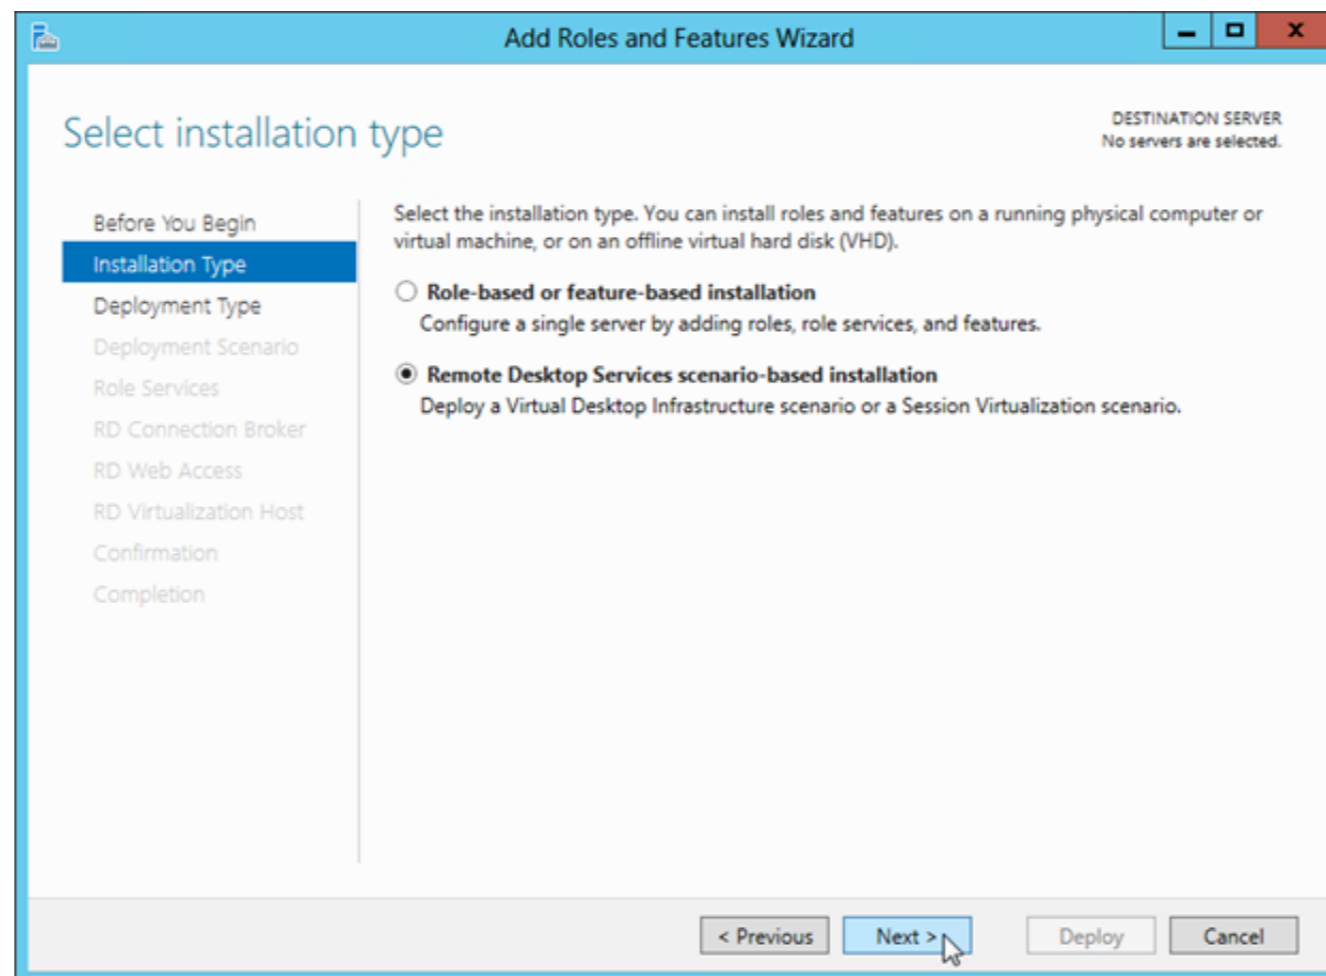

0-WEB.ru

[Desktop.Remote.App](#)

[Desktop.Remote.App](#)

0-WEB.ru

TechStorenut. TechStorenut. 125K subscribers. Subscribe. 8 – updating VMbased collections ProfileDisks, assigning to collections/Scenario 9–assigning Profile Disksto collections Remote DesktopRemoteApp, publishing to collections / run applications that might be incompatible with each other on the same computer. This means that you can deploy applications that are not compatible with the RD Session Host role.. of using a VM is discovering that a VM exists. To allow users to discover VMs, the administrator assigns a personal desktop or creates a VM pool from the RemoteApp and Desktop ...